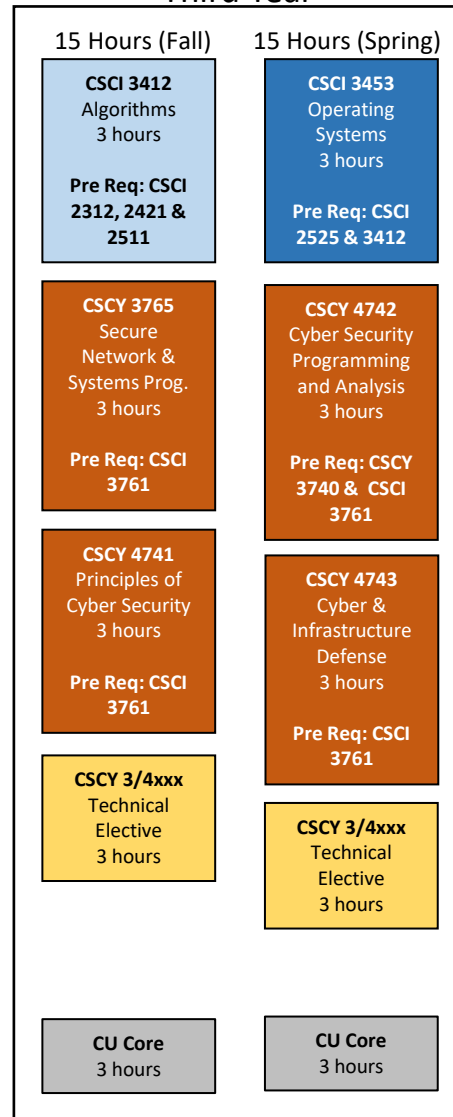

CSCY Undergraduate Curriculum – Fall 2026

3000 & 4000 level CSCI and CSCY courses are semester dependent. Courses may be offered more frequently as resources allow, but students cannot expect them to be offered off-semester. Students should use the rotation shown on this flowchart as a guide for planning their upper level courses.

CSCY 4738 & 4739 will not be offered off-cycle.

First Year

Second Year

Third Year

Fourth Year

CS CORE

CYBERSECURITY CORE

CYBERSECURITY ELECTIVE

MATH

SCIENCE