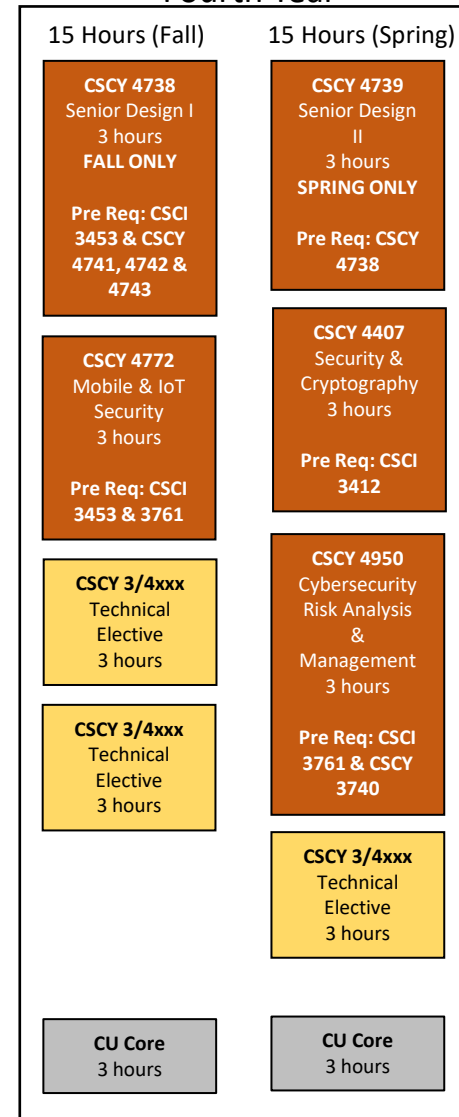

CSCY Undergraduate Curriculum – Fall 2026

3000 & 4000 level CSCI and CSCY courses are semester dependent. Courses may be offered more frequently as resources allow, but students cannot expect them to be offered off-semester. Students should use the rotation shown on this flowchart as a guide for planning their upper level courses.

CSCY 4738 & 4739 will not be offered off-cycle.

First Year

Second Year

Third Year

Fourth Year

CS CORE

CYBERSECURITY CORE

CYBERSECURITY ELECTIVE

MATH

SCIENCE