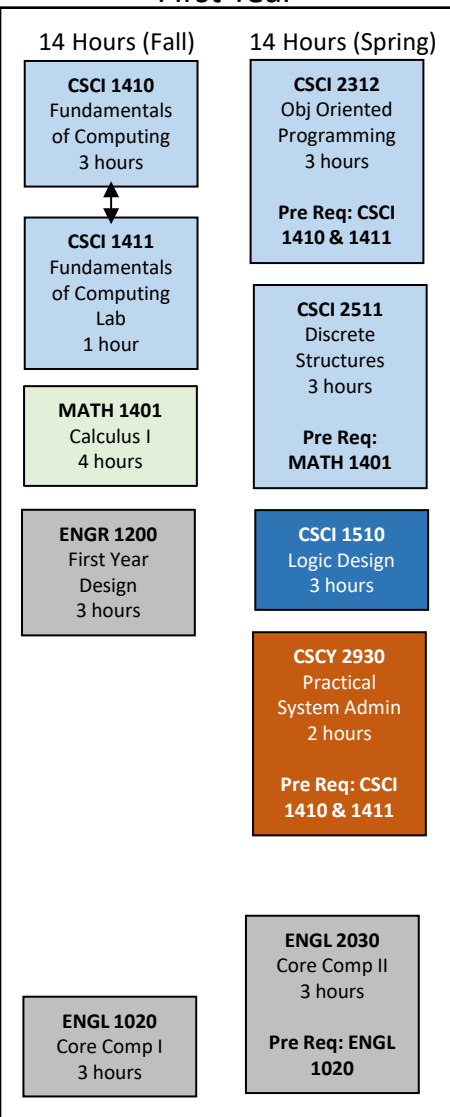

CSCY Undergraduate Curriculum – Fall 2026

3000 & 4000 level CSCI and CSCY courses are semester dependent. Courses may be offered more frequently as resources allow, but students cannot expect them to be offered off-semester. Students should use the rotation shown on this flowchart as a guide for planning their upper level courses.

CSCY 4738 & 4739 will not be offered off-cycle.

First Year

Second Year

Third Year

Fourth Year

CS CORE

CYBERSECURITY CORE

CYBERSECURITY ELECTIVE

MATH

SCIENCE