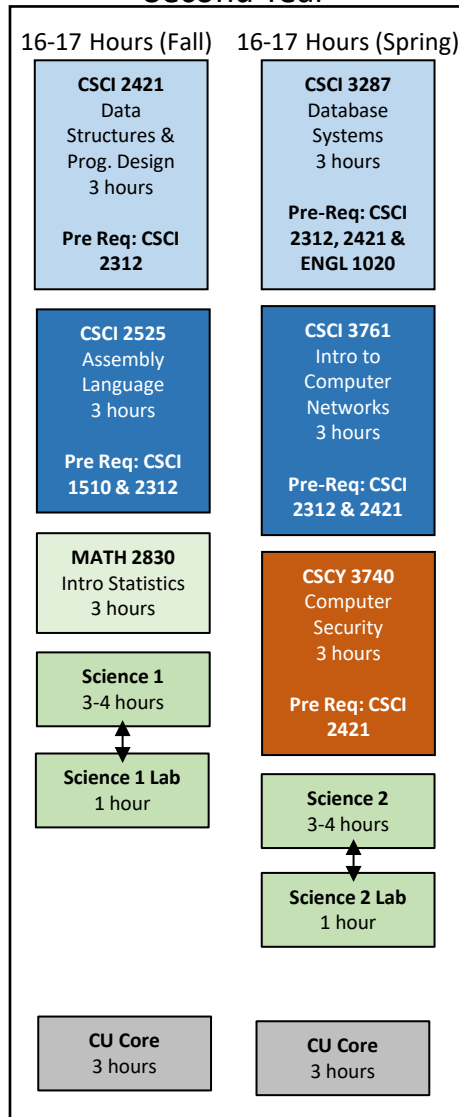

CSCY Undergraduate Curriculum – Fall 2026

3000 & 4000 level CSCI and CSCY courses are semester dependent. Courses may be offered more frequently as resources allow, but students cannot expect them to be offered off-semester. Students should use the rotation shown on this flowchart as a guide for planning their upper level courses.

CSCY 4738 & 4739 will not be offered off-cycle.

First Year

Second Year

Third Year

Fourth Year

CS CORE

CYBERSECURITY CORE

CYBERSECURITY ELECTIVE

MATH

SCIENCE