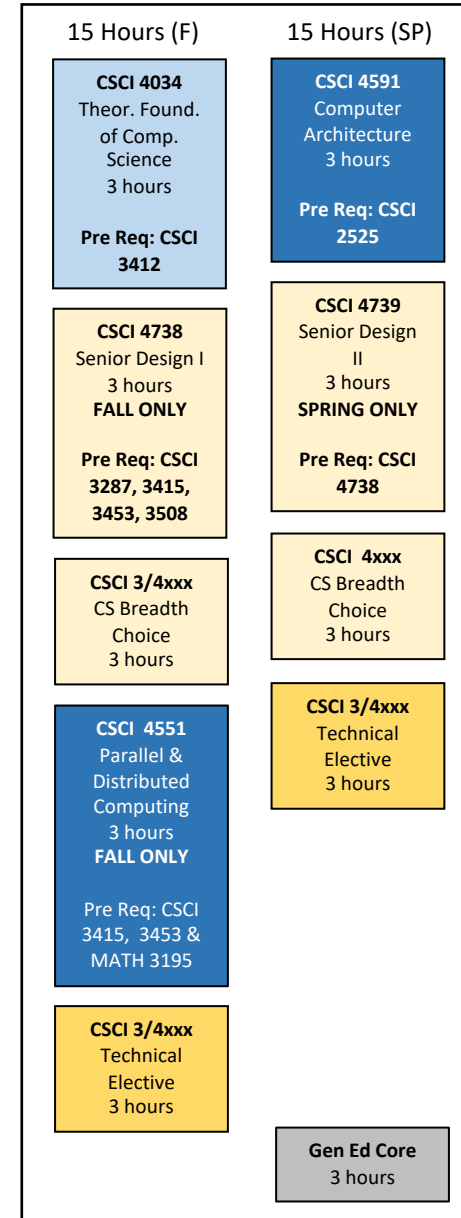

CS Undergraduate Curriculum – Fall 2021

First Year

Second Year

Third Year

Fourth Year

CS CORE

CS SYSTEMS CORE

CS BREADTH

CS ELECTIVE

MATH

SCIENCE

GEN ED CORE

Computer Science Breadth Areas

CS Breadth: Capstone Project (take two)			
CSCI 4738	Senior Design I – Fall only	3 credits	Pre=CSCI 3287, CSCI 3415, CSCI 3453, CSCI 3508
CSCI 4739	Senior Design II – Spring only	3 credits	Pre=CSCI 4738
CS Breadth: Data Science (take one)			
Courses offered rotationally			
CSCI 4455	Data Mining	3 credits	Pre=MATH 3195, CSCI 3287 & CSCI 3412
CSCI 4580	Data Science	3 credits	Pre=MATH 3195, CSCI 3287 & CSCI 3412
CSCI 4930	Machine Learning	3 credits	Pre= MATH 3195 & CSCI 3412
CSCI 4931	Deep Learning	3 credits	Pre= MATH 3195 & CSCI 3412
CSCI 4951	Big Data Systems	3 credits	Pre = MATH 3195, CSCI 3287 & CSCI 3412
CS Breadth: Scientific Computing (take one)			
Courses offered rotationally			
CSCI 3560	Probability and Computing	3 credits	Pre=Math 2411 & CSCI 2511
CSCI 4650	Numerical Analysis I	3 credits	Pre=Math 2411, Math 3191 or 3195
CSCI 4110	Applied Number Theory	3 credits	Pre= 2511 or MATH 3000
CS Breadth: Secure Computing (take one)			
Courses offered rotationally			
CSCI 4741	Principles of Cyber Security	3 credits	Pre= CSCI 3287 & 3761
CSCI 4742	Cybersecurity Programming	3 credits	Pre= CSCI 3415
CSCI 4743	Cyber and Infrastructure Defense	3 credits	Pre= CSCI 3761
CS Breadth: System Software (take two)			
CSCI 3511	Hardware/Software Interface – Fall only	3 credits	Pre=CSCI 2525
CSCI 4287	Embedded Systems Programming – Spring only	3 credits	Pre=CSCI 3453
CSCI 4565	Introduction to Computer Graphics – Spring only	3 credits	Pre=CSCI 3412 & Math 3191 or 3195

Course prerequisites change regularly. Students are responsible for consulting advisors & the class schedule in the student portal for prerequisite information.

Science Choices

Choice 1 and 2 will require additional credits to meet the 10 required credits. Please see handbook for more information