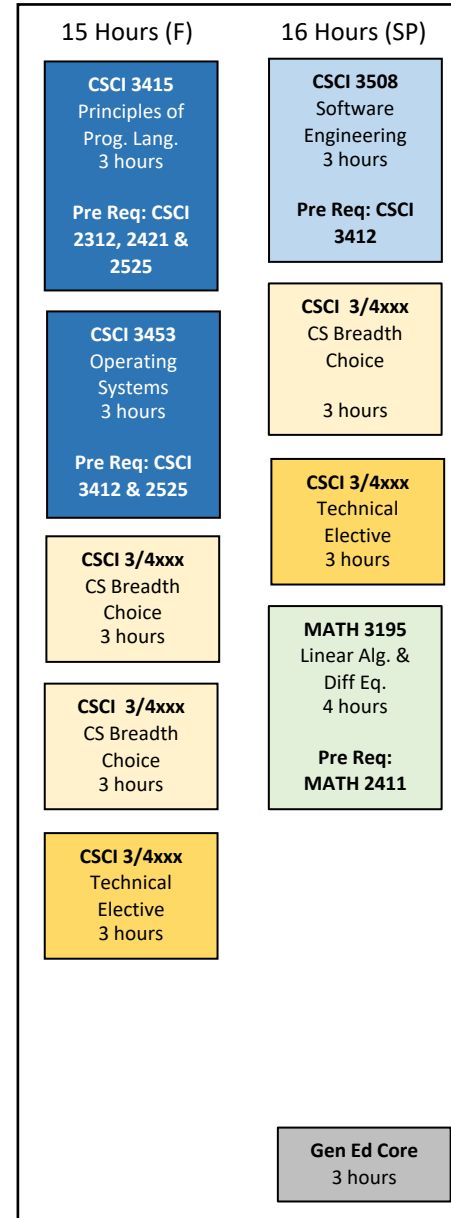

CS Undergraduate Curriculum – Fall 2021

First Year

Second Year

Third Year

Fourth Year

CS CORE

CS SYSTEMS CORE

CS BREADTH

CS ELECTIVE

MATH

SCIENCE

GEN ED CORE

Computer Science Breadth Areas

CS Breadth: Capstone Project (take two)			
CSCI 4738	Senior Design I – Fall only	3 credits	Pre=CSCI 3287, CSCI 3415, CSCI 3453, CSCI 3508
CSCI 4739	Senior Design II – Spring only	3 credits	Pre=CSCI 4738
CS Breadth: Data Science (take one)			
Courses offered rotationally			
CSCI 4455	Data Mining	3 credits	Pre=MATH 3195, CSCI 3287 & CSCI 3412
CSCI 4580	Data Science	3 credits	Pre=MATH 3195, CSCI 3287 & CSCI 3412
CSCI 4930	Machine Learning	3 credits	Pre= MATH 3195 & CSCI 3412
CSCI 4931	Deep Learning	3 credits	Pre= MATH 3195 & CSCI 3412
CSCI 4951	Big Data Systems	3 credits	Pre = MATH 3195, CSCI 3287 & CSCI 3412
CS Breadth: Scientific Computing (take one)			
Courses offered rotationally			
CSCI 3560	Probability and Computing	3 credits	Pre=Math 2411 & CSCI 2511
CSCI 4650	Numerical Analysis I	3 credits	Pre=Math 2411, Math 3191 or 3195
CSCI 4110	Applied Number Theory	3 credits	Pre= 2511 or MATH 3000
CS Breadth: Secure Computing (take one)			
Courses offered rotationally			
CSCI 4741	Principles of Cyber Security	3 credits	Pre= CSCI 3287 & 3761
CSCI 4742	Cybersecurity Programming	3 credits	Pre= CSCI 3415
CSCI 4743	Cyber and Infrastructure Defense	3 credits	Pre= CSCI 3761
CS Breadth: System Software (take two)			
CSCI 3511	Hardware/Software Interface – Fall only	3 credits	Pre=CSCI 2525
CSCI 4287	Embedded Systems Programming – Spring only	3 credits	Pre=CSCI 3453
CSCI 4565	Introduction to Computer Graphics – Spring only	3 credits	Pre=CSCI 3412 & Math 3191 or 3195

Choice 1: BIOL 2051 & 2071; BIOL 2061 & 2081

Choice 2: CHEM 2031 & 2038; CHEM 2061 & 2068

Choice 3: PHYS 2311 & 2321; PHYS 2331 & 2341