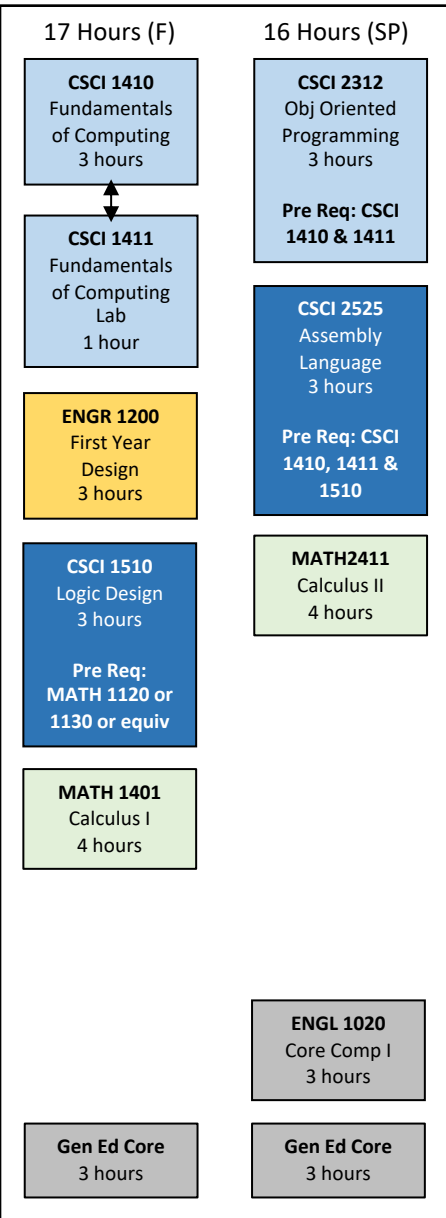

CS Undergraduate Curriculum – Fall 2021

First Year

Second Year

Third Year

Fourth Year

CS CORE

CS SYSTEMS CORE

CS BREADTH

CS ELECTIVE

MATH

SCIENCE

GEN ED CORE

Computer Science Breadth Areas

CS Breadth: Capstone Project (take two)			
CSCI 4738	Senior Design I – Fall only	3 credits	Pre=CSCI 3287, CSCI 3415, CSCI 3453, CSCI 3508
CSCI 4739	Senior Design II – Spring only	3 credits	Pre=CSCI 4738
CS Breadth: Data Science (take one)			
Courses offered rotationally			
CSCI 4455	Data Mining	3 credits	Pre=MATH 3195, CSCI 3287 & CSCI 3412
CSCI 4580	Data Science	3 credits	Pre=MATH 3195, CSCI 3287 & CSCI 3412
CSCI 4930	Machine Learning	3 credits	Pre= MATH 3195 & CSCI 3412
CSCI 4931	Deep Learning	3 credits	Pre= MATH 3195 & CSCI 3412
CSCI 4951	Big Data Systems	3 credits	Pre = MATH 3195, CSCI 3287 & CSCI 3412
CS Breadth: Scientific Computing (take one)			
Courses offered rotationally			
CSCI 3560	Probability and Computing	3 credits	Pre=Math 2411 & CSCI 2511
CSCI 4650	Numerical Analysis I	3 credits	Pre=Math 2411, Math 3191 or 3195
CSCI 4110	Applied Number Theory	3 credits	Pre= 2511 or MATH 3000
CS Breadth: Secure Computing (take one)			
Courses offered rotationally			
CSCI 4741	Principles of Cyber Security	3 credits	Pre= CSCI 3287 & 3761
CSCI 4742	Cybersecurity Programming	3 credits	Pre= CSCI 3415
CSCI 4743	Cyber and Infrastructure Defense	3 credits	Pre= CSCI 3761
CS Breadth: System Software (take two)			
CSCI 3511	Hardware/Software Interface – Fall only	3 credits	Pre=CSCI 2525
CSCI 4287	Embedded Systems Programming – Spring only	3 credits	Pre=CSCI 3453
CSCI 4565	Introduction to Computer Graphics – Spring only	3 credits	Pre=CSCI 3412 & Math 3191 or 3195

Choice 1: BIOL 2051 & 2071; BIOL 2061 & 2081

Choice 2: CHEM 2031 & 2038; CHEM 2061 & 2068

Choice 3: PHYS 2311 & 2321; PHYS 2331 & 2341