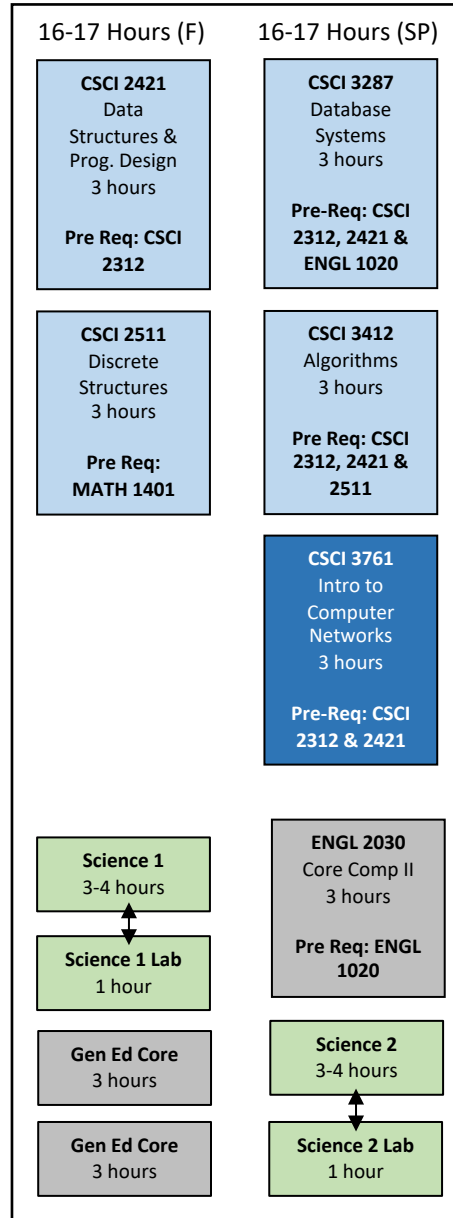

CS Undergraduate Curriculum – Fall 2021

First Year

Second Year

Third Year

Fourth Year

CS CORE

CS SYSTEMS CORE

CS BREADTH

CS ELECTIVE

MATH

SCIENCE

GEN ED CORE

Computer Science Breadth Areas

CS Breadth: Capstone Project (take two)			
CSCI 4738	Senior Design I – Fall only	3 credits	Pre=CSCI 3287, CSCI 3415, CSCI 3453, CSCI 3508
CSCI 4739	Senior Design II – Spring only	3 credits	Pre=CSCI 4738
CS Breadth: Data Science (take one)			
Courses offered rotationally			
CSCI 4455	Data Mining	3 credits	Pre=MATH 3195, CSCI 3287 & CSCI 3412
CSCI 4580	Data Science	3 credits	Pre=MATH 3195, CSCI 3287 & CSCI 3412
CSCI 4930	Machine Learning	3 credits	Pre= MATH 3195 & CSCI 3412
CSCI 4931	Deep Learning	3 credits	Pre= MATH 3195 & CSCI 3412
CSCI 4951	Big Data Systems	3 credits	Pre = MATH 3195, CSCI 3287 & CSCI 3412
CS Breadth: Scientific Computing (take one)			
Courses offered rotationally			
CSCI 3560	Probability and Computing	3 credits	Pre=Math 2411 & CSCI 2511
CSCI 4650	Numerical Analysis I	3 credits	Pre=Math 2411, Math 3191 or 3195
CSCI 4110	Applied Number Theory	3 credits	Pre= 2511 or MATH 3000
CS Breadth: Secure Computing (take one)			
Courses offered rotationally			
CSCI 4741	Principles of Cyber Security	3 credits	Pre= CSCI 3287 & 3761
CSCI 4742	Cybersecurity Programming	3 credits	Pre= CSCI 3415
CSCI 4743	Cyber and Infrastructure Defense	3 credits	Pre= CSCI 3761
CS Breadth: System Software (take two)			
CSCI 3511	Hardware/Software Interface – Fall only	3 credits	Pre=CSCI 2525
CSCI 4287	Embedded Systems Programming – Spring only	3 credits	Pre=CSCI 3453
CSCI 4565	Introduction to Computer Graphics – Spring only	3 credits	Pre=CSCI 3412 & Math 3191 or 3195

Course prerequisites change regularly. Students are responsible for consulting advisors & the class schedule in the student portal for prerequisite information.

Science Choices

Choice 1 and 2 will require additional credits to meet the 10 required credits. Please see handbook for more information