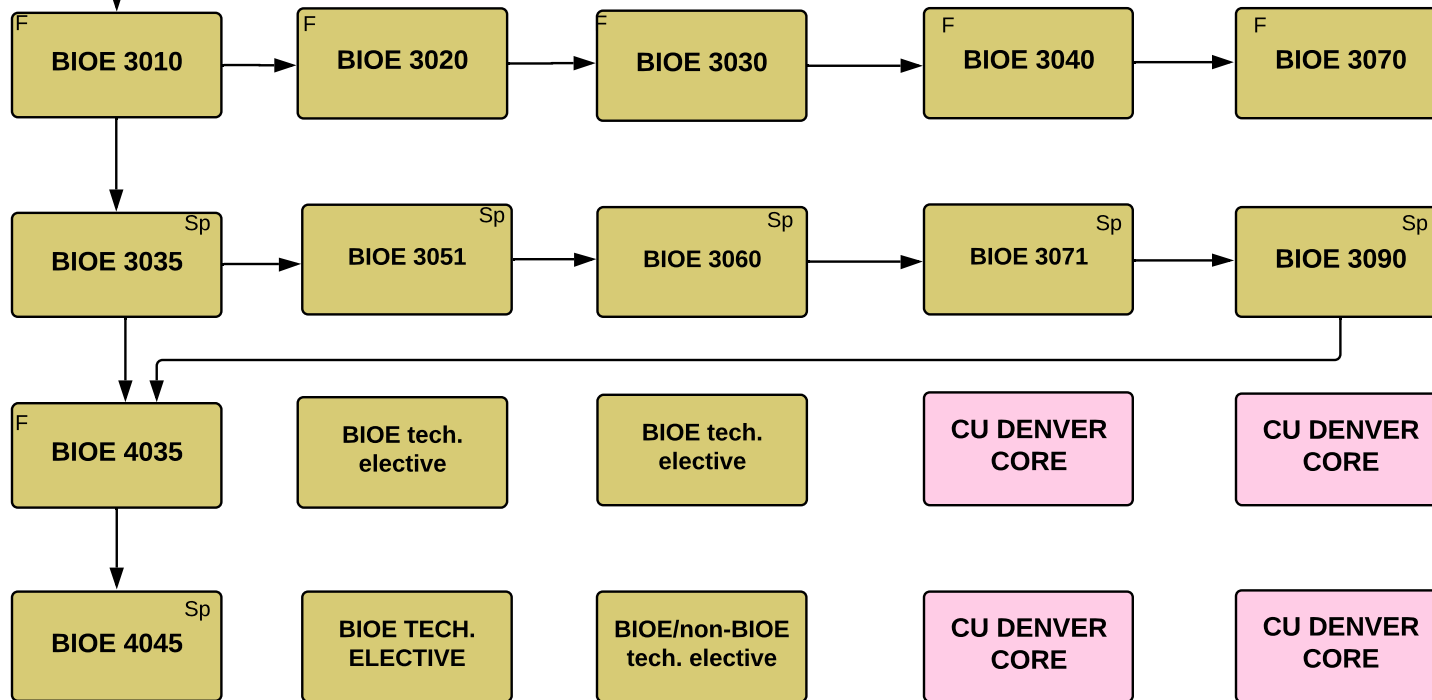

Bioengineering Curriculum

Downtown Campus

Course Usually Offered

F = Fall
Sp = Spring
Su = Summer

Core Curriculum Checklist

Art Appreciation
Behavioral Science
Humanity
Social Science
International Perspective
Cultural Diversity*

Anschutz Medical Campus

CU DENVER CORE

Internship For Credit

Starting Summer 2017, a qualified internship can be taken for credit through the Experiential Learning Center as a 3000+ Technical Elective

Math Minors

Students can earn a math minor by taking 2 additional MATH courses at the 3000+ level with the exception of MATH 3250. Please see advisor for details