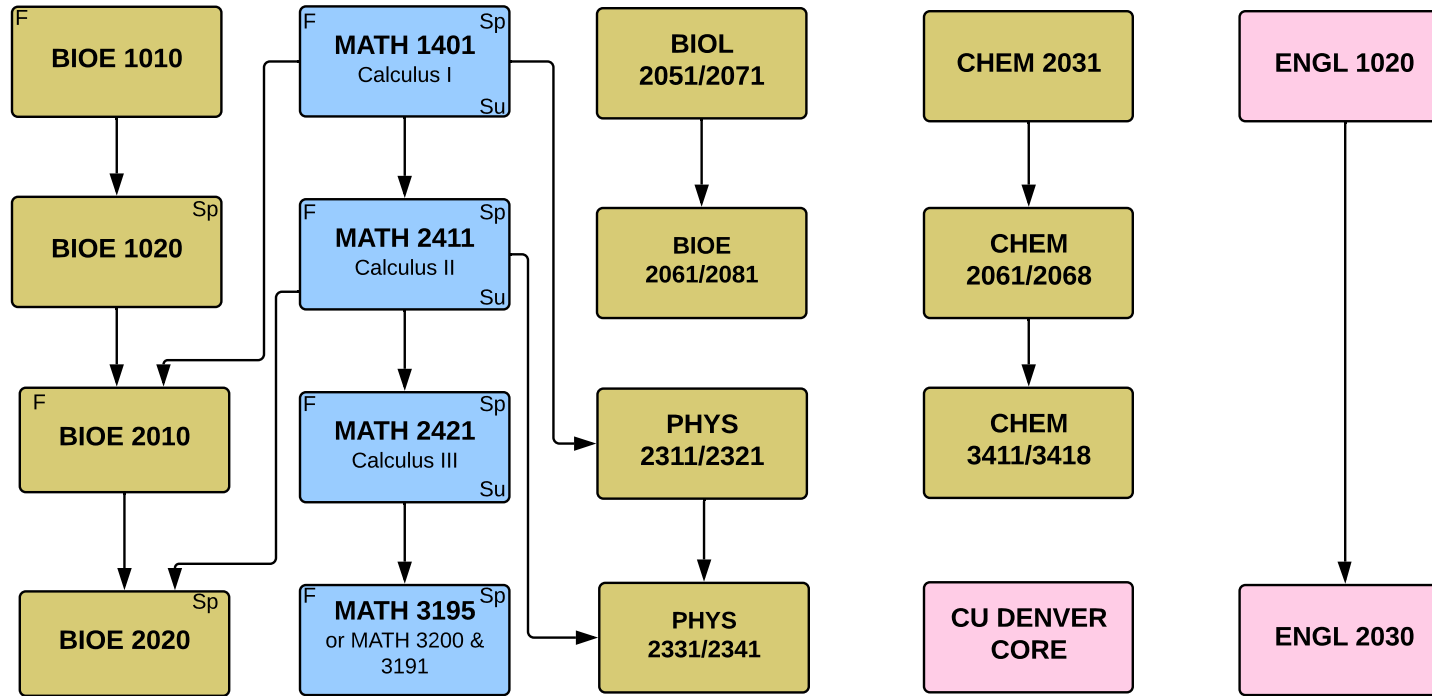

Bioengineering Curriculum

Downtown Campus

Course Usually Offered

F = Fall
Sp = Spring
Su = Summer

Core Curriculum Checklist

Art Appreciation
Behavioral Science
Humanity
Social Science
International Perspective
Cultural Diversity*

Anschutz Medical Campus

CU DENVER CORE

Internship For Credit

Starting Summer 2017, a qualified internship can be taken for credit through the Experiential Learning Center as a 3000+ Technical Elective

Math Minors

Students can earn a math minor by taking 2 additional MATH courses at the 3000+ level with the exception of MATH 3250. Please see advisor for details